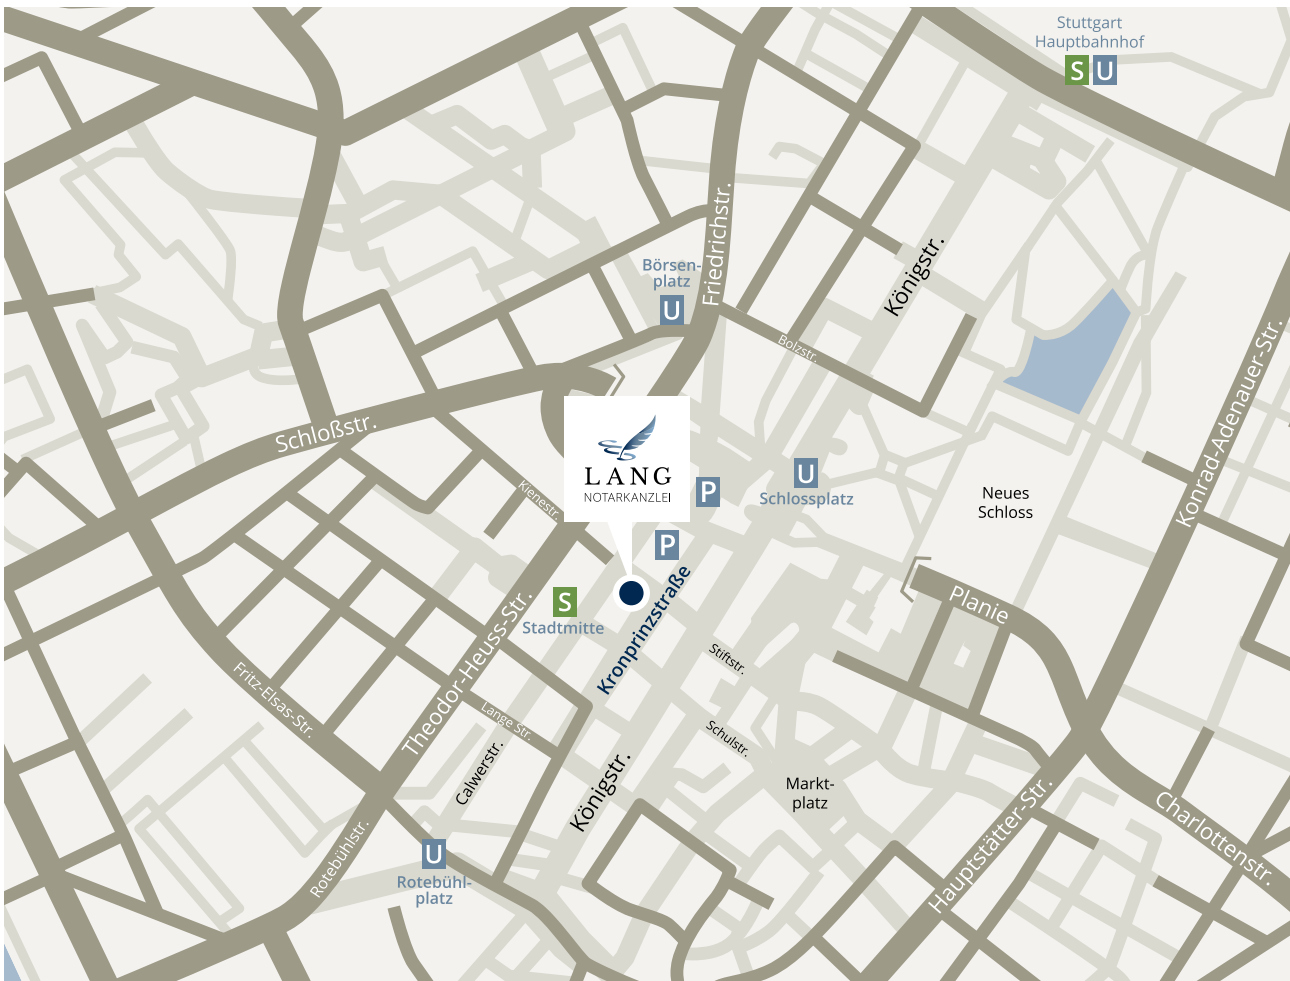

Notary Prof. Dr. Thomas Lang in Stuttgart. How you can reach us.

Address

Kronprinzstraße 8
70173 Stuttgart
(Entrance corner Kienestraße)

Contact

Phone: +49 711 36088-200
Telefax: +49 711 36088-250
E-Mail: info@lang-notar.de

Office hours

Mon - Thu 8:30 - 12:30 & 14:00 - 18:00
Fri 8:30 - 12:30 & 14:00 - 17:00
and by appointment

Arrival by car

Several underground garages and parking garages are located in the direct vicinity of us. We suggest the underground B+B Tiefgarage Stadtmitte (Kronprinzstraße 6, 70173 Stuttgart) or B+B Tiefgarage Kronprinzstraße (Kronprinzstraße 26, 70173 Stuttgart).

Arrival from airport

From Stuttgart Airport, take the S-Bahn lines S2 and S3 to the station Stadtmitte. From the Stadtmitte exit point, walk to the Büchsenstraße exit, from here it is only a few minutes' walk to us.

Arrival by U-Bahn & S-Bahn

We can be reached by U-Bahn from the subway stations Schlossplatz, Börsenplatz and Rotebühlplatz or by train from the S-Bahn station Stadtmitte in only a few minutes' walk.

Timetable information: en.vvs.de